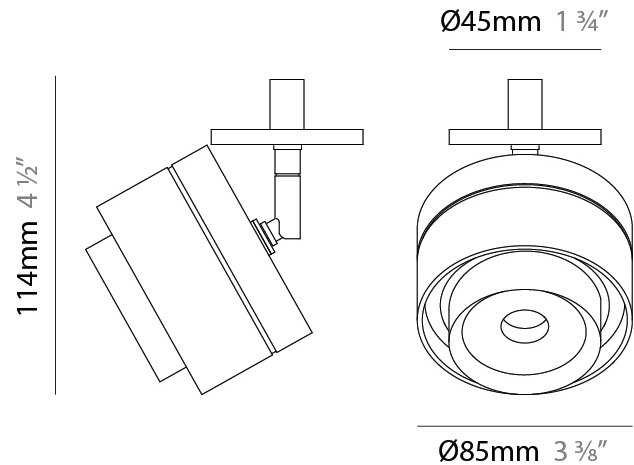

ZOOM SURFACE

A7200014- -

base number   Color   Finish
Temperature   Options

1. To build a product code in our configurator select the specify button on the base model # product page
2. To build a manual product code on this datasheet choose from the options listed below in blue font and add the suffix to the base model #

GENERAL

Series: Zoom
Brand: Letroh
Division: Architectural
Mounting Type: Surface
Mounting Location: Ceiling
Subcategory: Spots

PHYSICAL

Shape: Rectangle
Diameter (mm): 85
Diameter (in): 3 3/8
Height (mm): 114
Height (in): 4 1/2
Light Distribution: Adjustable / Downlight
Weight (kg): 0.38
Weight (lbs): 0.73
Fixture Finish: WHI / BLK
Fixture Material: Aluminum

ELECTRICAL

Lamp Type: LED (Zhaga Standard)
Input Wattage (W): 14.7
Total Output Wattage (W): 12.7
Dimming: Tri-Mode (Non-Dimming and Phase Dimming (120Vac only) and 0-10V Dimming)
Driver Included: No
Driver Location: Remote
Driver Type: Constant Current - Universal
Driver Class: Class 2
Housing: ENCP3
Input Voltage (V): 120 - 277
Constant Current (MA): 350

LED

Color Temperature (°K): 2700 / 3000
Max. Delivered Lumen (lm): 831 / 878
Nominal Lumen (lm): 1010 / 1068
CRI: >97 CRI
Lamp Life (hrs): 50000

OPTICAL

Optic°: 12 - 46
Adjustability: Tilting and rotating

RATINGS AND CERTIFICATIONS

Certified By: Certified for North American Standards
IP rating: IP20