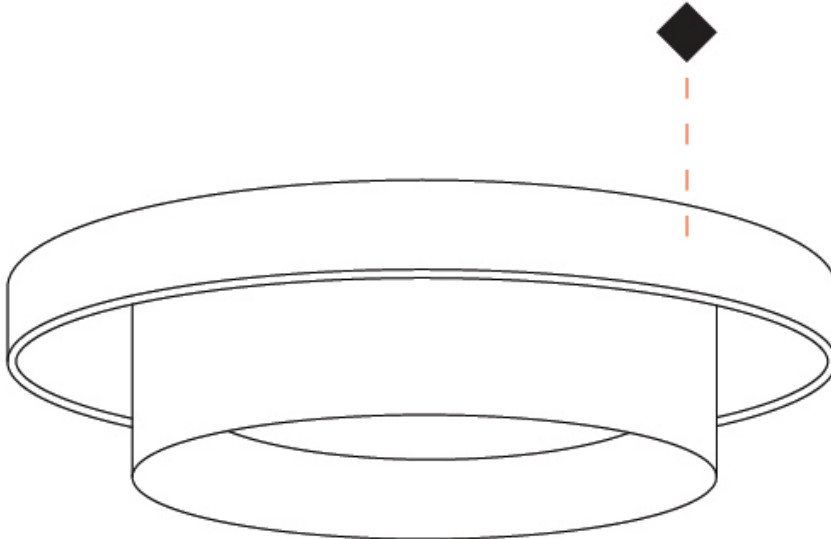

ZOOM RECESSED

A7200013-

PROJECT

TYPE

SPECIFIER

QUANTITY

DATE